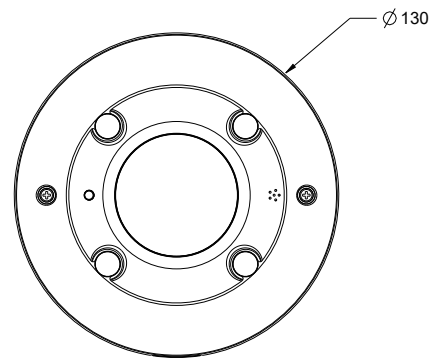

G-Cam/EHC-4888

GEUTEBRÜCK

Im Nassen 7-9 | D-53578 Windhagen | Tel. +49 (0)2645 137-0 | Fax-999
E-mail: info@geutebrueck.com Web: www.geutebrueck.com

Product

G-Cam/EHC-4888
Order No. 5.04720

Description

IP 12MP 360° Outdoor