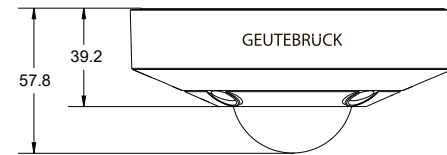

G-Cam/EHC-4888

GEUTEBRÜCK

Im Nassen 7-9 | D-53578 Windhagen | Tel. +49 (0)2645 137-0 | Fax-999
E-mail: info@geutebrueck.com Web: www.geutebrueck.com

Product

G-Cam/EHC-4888
Order No. 5.04720

Description

IP 12MP 360° Outdoor