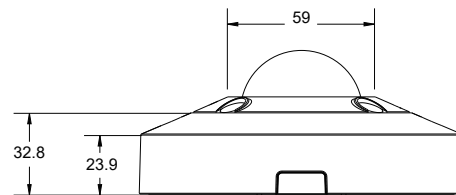

G-Cam/EHC-4888

GEUTEBRÜCK

Im Nassen 7-9 | D-53578 Windhagen | Tel. +49 (0)2645 137-0 | Fax-999
E-mail: info@geutebrueck.com Web: www.geutebrueck.com

Product

G-Cam/EHC-4888
Order No. 5.04720

Description

IP 12MP 360° Outdoor