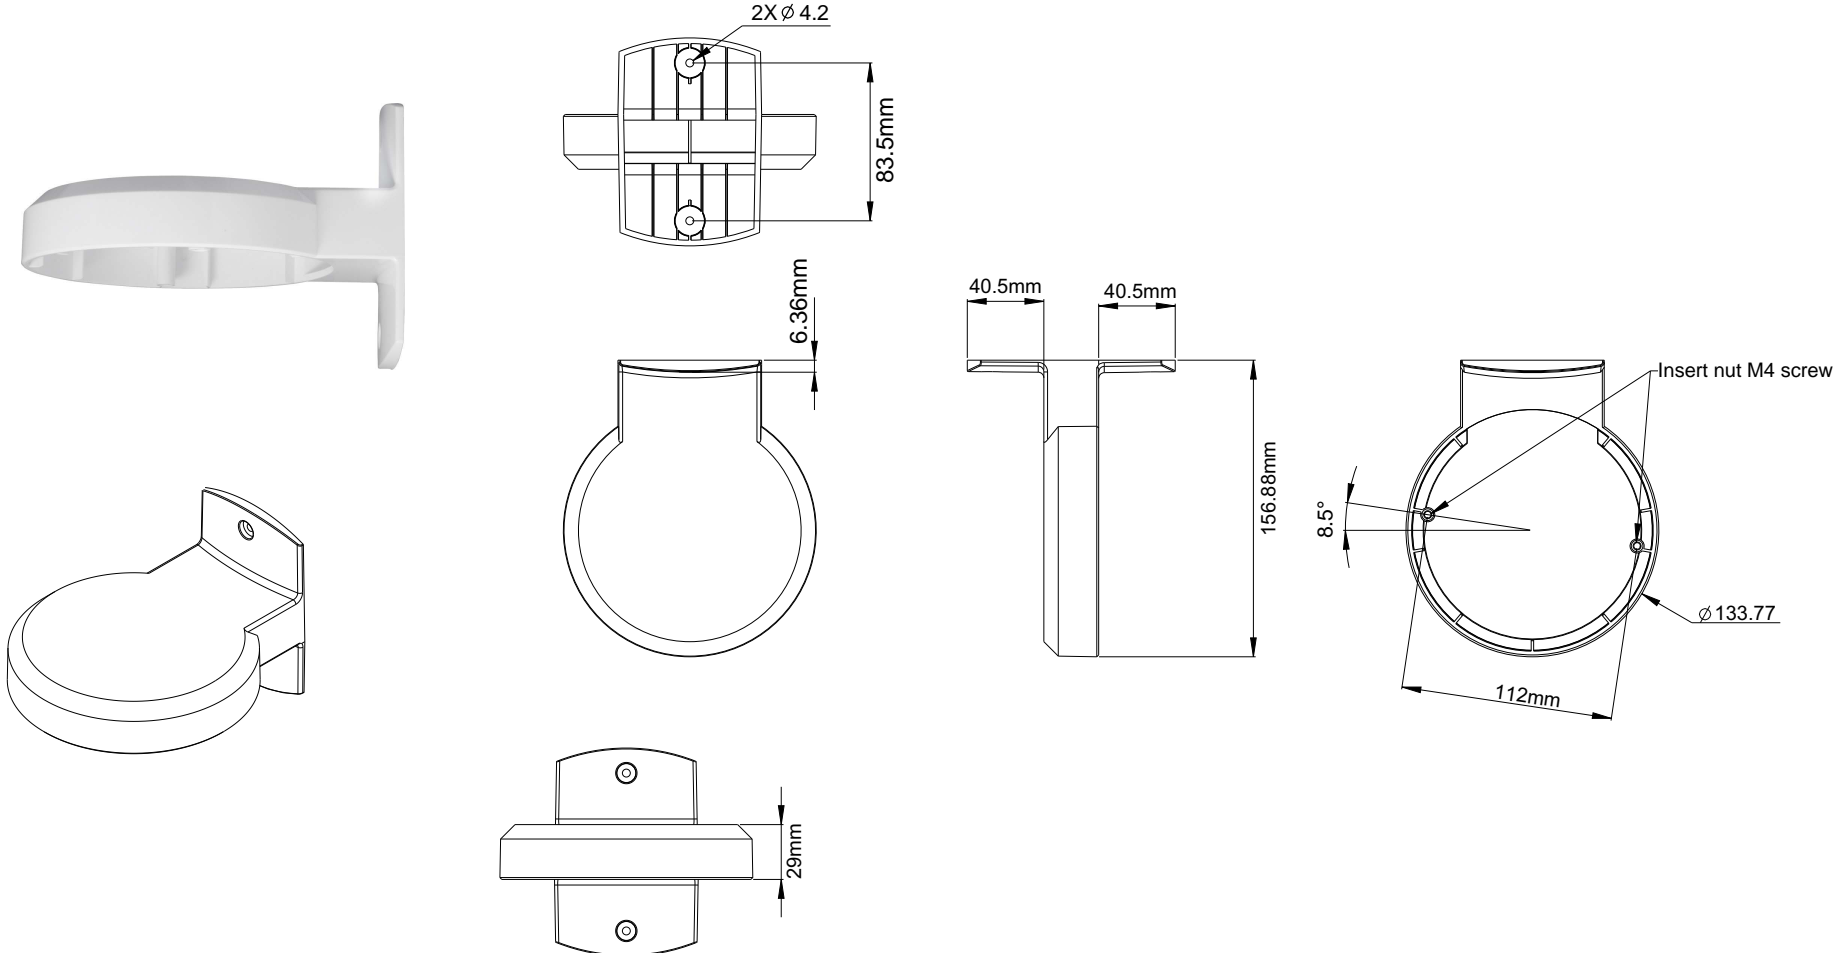

G-Cam/EBWM-006

GEUTEBRÜCK

Im Nassen 7-9 | D-53578 Windhagen | Tel. +49 (0)2645 137-0 | Fax-999
 E-mail: info@geutebrueck.com Web: www.geutebrueck.com

Product
G-Cam/EBWM-006
Order No. 5.04739

Description
 Wall mount bracket to mount a
 fix dome out of the E3 camera
 series. Recommended only for
 indoor usage.